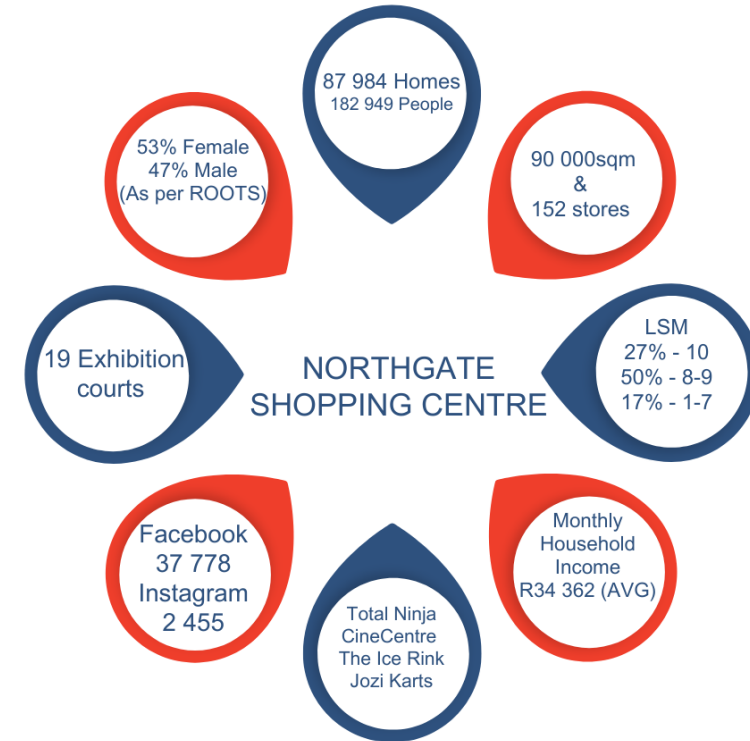

HIGHLIGHTS

Prime Location: Conveniently situated with easy highway accessibility.

Diverse Offerings: Spanning a vibrant **90,000sqm**, Northgate has everything you need under one roof. Anchored by top brands like **Checkers, Pick n Pay, Shoprite** and **Dischem**, incredible attractions like **Total Ninja, Jozi Karts**, the ever-popular **Ice Rink**, and **CineCentre Cinemas**, making us the go-to spot for shopping and family entertainment.

Community Hub: Northgate Shopping Centre is more than a shopping destination—it's a vibrant space where the community comes together. With **engaging events, seasonal campaigns, and family-friendly activities**, it fosters connection and shared experiences. By supporting local initiatives and partnering with tenants, Northgate creates a welcoming environment for all.

Trading Hours:

Monday – Thursday 09:00 – 18:00

Friday 09:00 – 19:00

Saturday 09:00 – 18:00

Sundays & Public Holidays 09:00 – 15:00

GROWTHPOINT
PROPERTIES

sasol
reaching new frontiers

broll

NORTHGATE