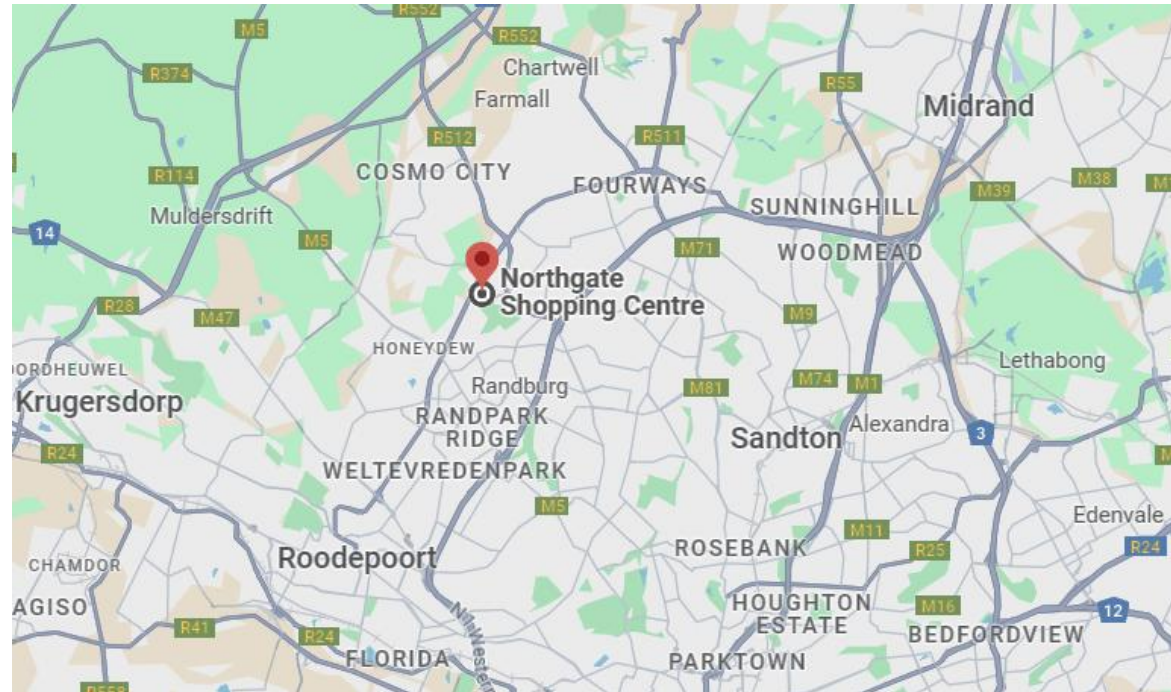

CNR NORTHUMBERLAND & OLIEVENHOUT AVENUES,
NORTHRIDING

011 794 1687

FACEBOOK

facebook.com/Northgateshoppingcentre/

INSTAGRAM

@Northgateshoppingcentre

WEBSITE

www.northgate.co.za